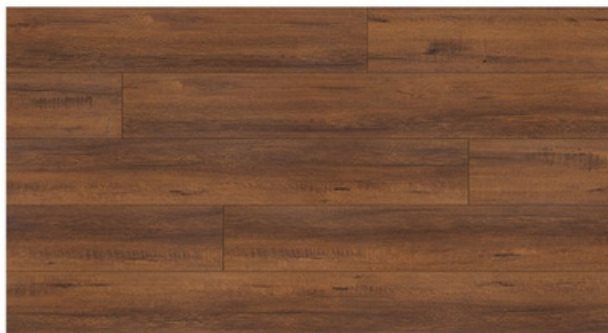

# Clever Vinyl Classic Collection

Venus Blackbutt 760101

Mercury Spotted Gum 760102

Pluto 760103

Neptune 760104

Milky Way 760105

Saturn 760106

Mars 760107